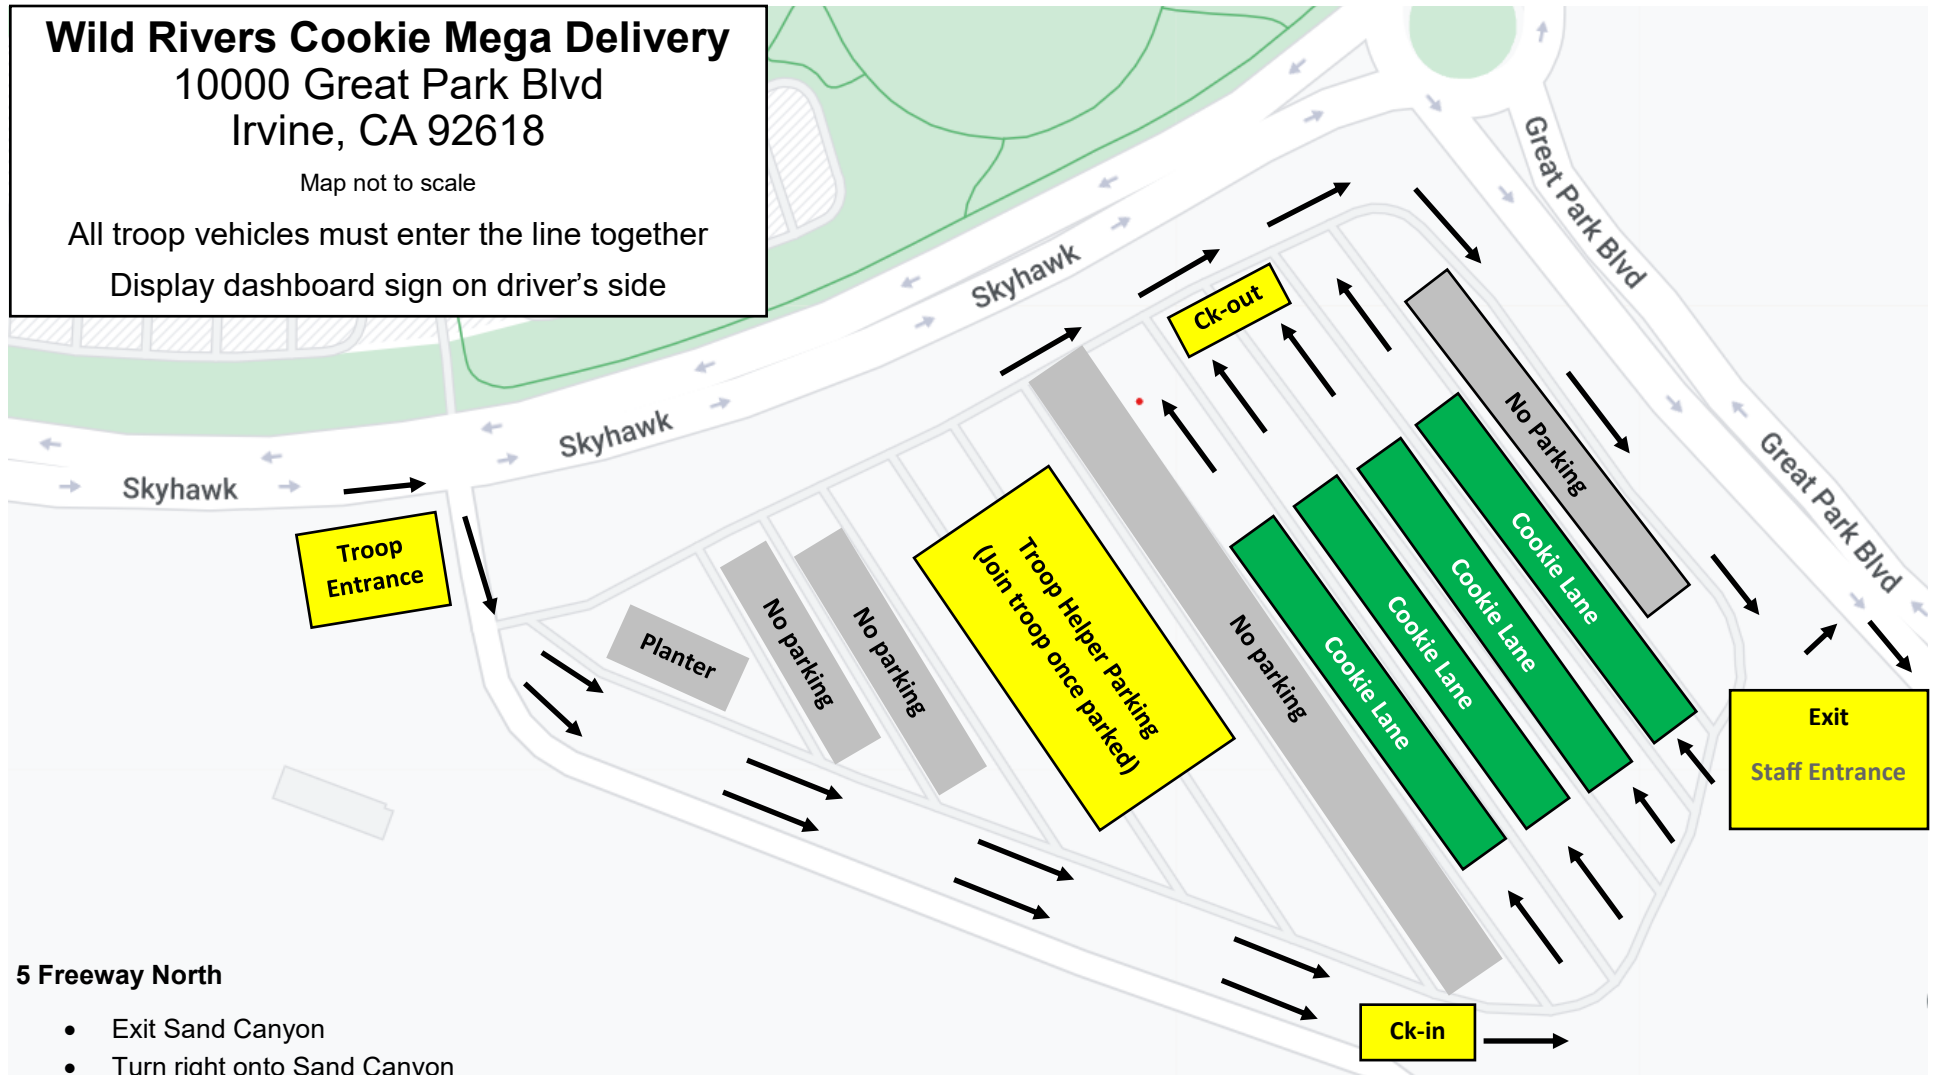

Wild Rivers Cookie Mega Delivery

10000 Great Park Blvd
Irvine, CA 92618

Map not to scale

All troop vehicles must enter the line together
Display dashboard sign on driver's side

5 Freeway North

- Exit Sand Canyon
- Turn right onto Sand Canyon
- Make a left onto Marine Way (this is a quick left off freeway. Do not block lanes.)
- Turn left on Skyhawk
- Follow signs to mega delivery entrance

Alternate Route

- Turn left on Sand Canyon
- Turn right on Great Park Blvd
- Turn right on Ridge Valley
- Turn left on Marine Way
- Turn left on Skyhawk

5 Freeway South

- Exit Sand Canyon
- Turn left onto Sand Canyon and immediately get into the right lane
- Go under the freeway and turn right on Marine Way
- Turn left on Skyhawk
- Follow signs to mega delivery entrance

Exit parking lot onto Great Park Blvd

- Right turn only on Great Park Blvd
- Make U-turn at the end of the street
- Take Great Park Blvd to Sand Canyon for the 5 fwy (roundabouts this direction)