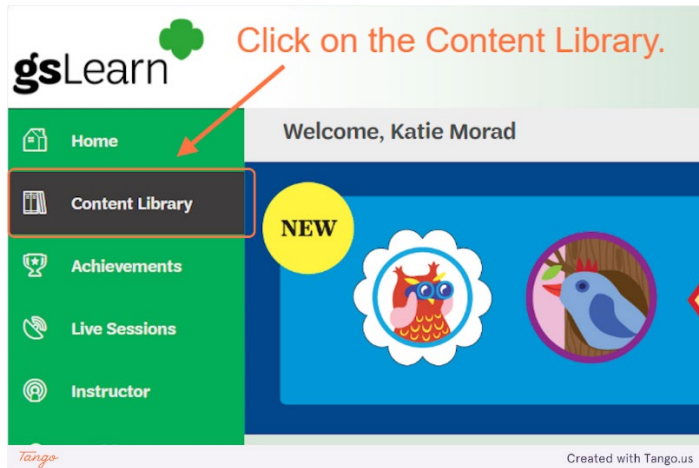

Navigating to the Troop Cookie Coordinator Training in gsLearn

*In order to access gsLearn, log into myGS and click on gsLearn from the left-hand side of the navigation menu. Once logged into gsLearn, you will follow the directions below to access the New and Experienced Troop Cookie Coordinator Trainings.

1. Log into gsLearn and Click on Content Library from the left side navigation menu.