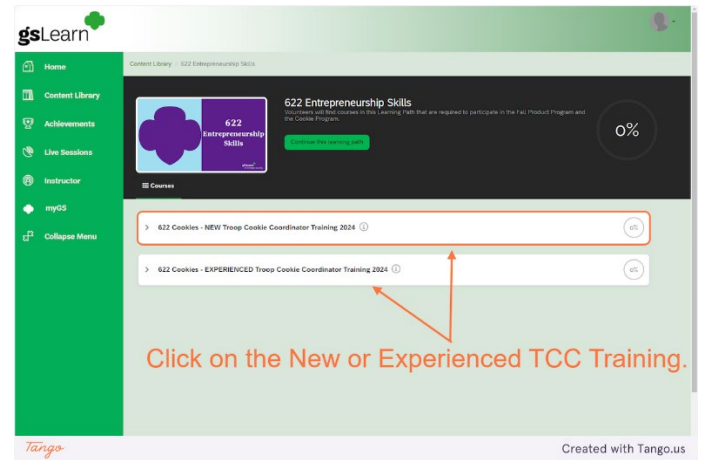

# Navigating to the Troop Cookie Coordinator Training in gsLearn

*\*In order to access gsLearn, log into myGS and click on gsLearn from the left-hand side of the navigation menu. Once logged into gsLearn, you will follow the directions below to access the New and Experienced Troop Cookie Coordinator Trainings.*

1. Log into gsLearn and Click on Content Library from the left side navigation menu.

3. Choose the New or Experienced Troop Cookie Coordinator Training.

2. Click on the Entrepreneurship Skills Learning Path.