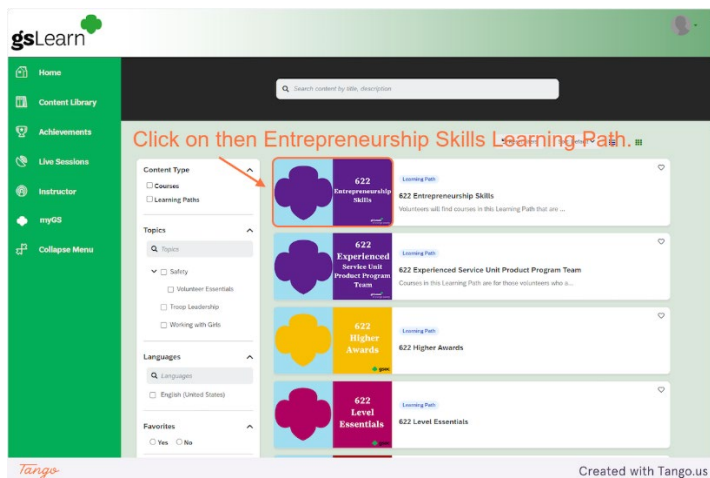

# Navigating to the Troop Cookie Coordinator Training in gsLearn

*\*In order to access gsLearn, log into myGS and click on gsLearn from the left-hand side of the navigation menu. Once logged into gsLearn, you will follow the directions below to access the New and Experienced Troop Cookie Coordinator Trainings.*

1. Log into gsLearn and Click on Content Library from the left side navigation menu.

3. Choose the New or Experienced Troop Cookie Coordinator Training.

2. Click on the Entrepreneurship Skills Learning Path.